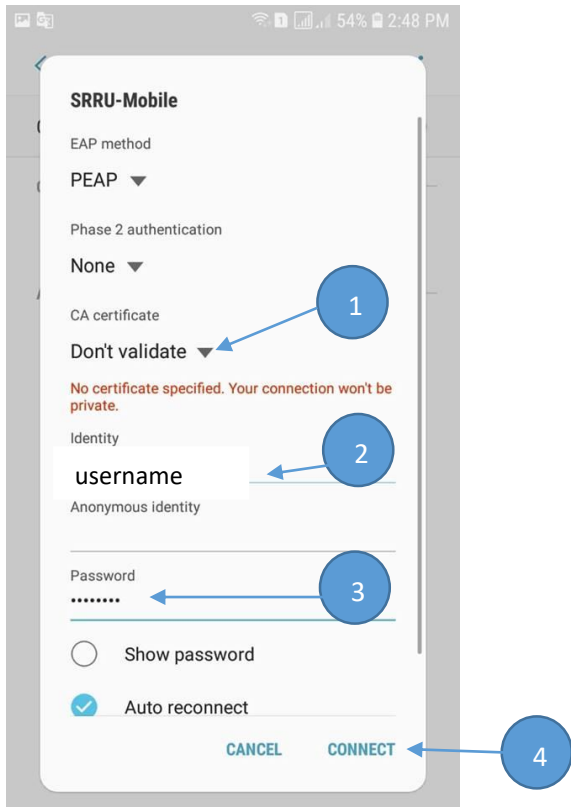

## WiFi Connection Guide for Mobile Devices

1. Select WiFi SSID name Available (1) SRRU-Mobile and (2) SRRU-WiFi
2. Select WiFi SSID name SRRU-Mobile Please Follow information below.  
**for Smartphone IOS**

### for Smartphone Android