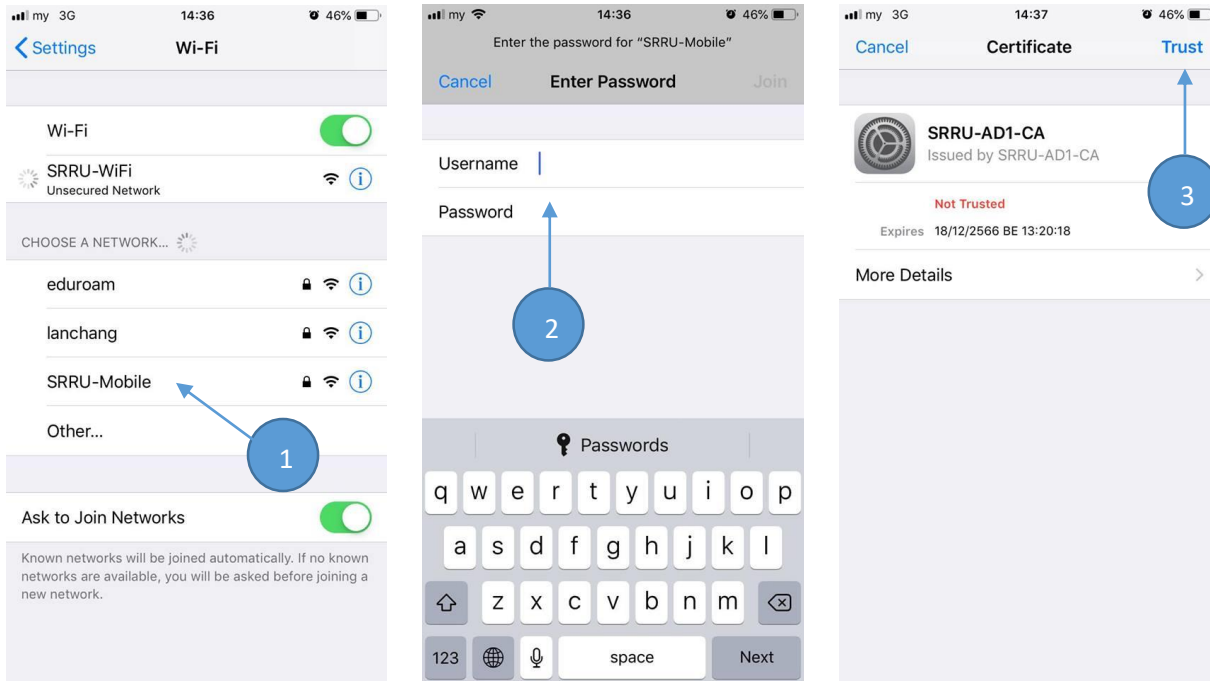

## WiFi Connection Guide for Mobile Devices

1. Select WiFi SSID name Available (1) SRRU-Mobile and (2) SRRU-WiFi
2. Select WiFi SSID name SRRU-Mobile Please Follow information below.  
**for Smartphone IOS**

### for Smartphone Android